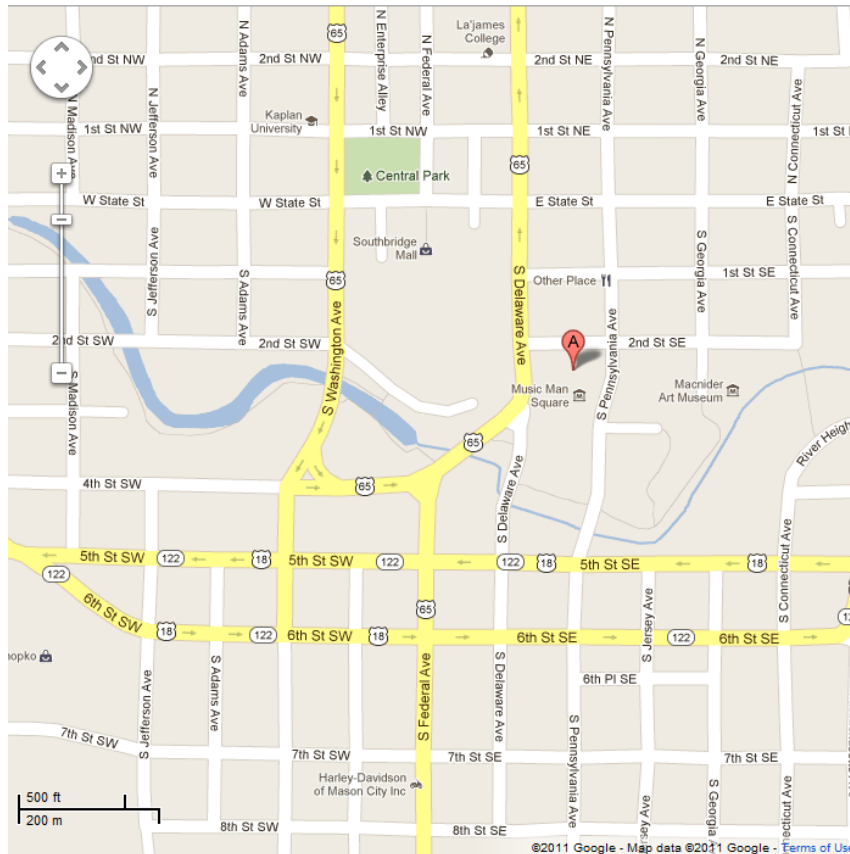

## Directions to The Decker House Bed & Breakfast

**Traveling from North** – directions from Hwy 65 traveling from the north: Travel into midtown Mason City on Hwy 65 South. Turn east on State Street and travel 3 blocks. Turn south on Pennsylvania Avenue; travel 2 blocks and turn west on 2<sup>nd</sup> Street SE. Travel ½ block to The Decker House – 119 2<sup>nd</sup> Street SE. Park on the west side of the house.

**Traveling from South** – directions from Hwy 18/US 27/Avenue of the Saints: Take exit 186 to Hwy 65 and turn north. Travel approximately 3½ miles into midtown Mason City. Turn east on 2<sup>nd</sup> Street SE, travel ½ blocks to The Decker House on the south side of the street – 119 2<sup>nd</sup> Street SE. Park on the west side of the house.

**Traveling from East** – directions from State Hwy 122/B30 traveling from the east: Travel into midtown Mason City on State Hwy 122 west. Turn north on Hwy 65, Federal Avenue, travel approximately 4 blocks; turn east on 2<sup>nd</sup> Street SE, travel ½ block to The Decker House on the south side of the street – 119 2<sup>nd</sup> Street SE. Park on the west side of the house.

**Traveling from West** – directions from I35: Take exit 194 to State Hwy 122/US 18 east approximately 8 miles into midtown Mason City. Turn north on Hwy 65, Federal Avenue, travel approximately 4 blocks; turn east on 2<sup>nd</sup> Street SE, travel ½ block to The Decker House on the south side of the street – 119 2<sup>nd</sup> Street SE. Park on the west side of the house.